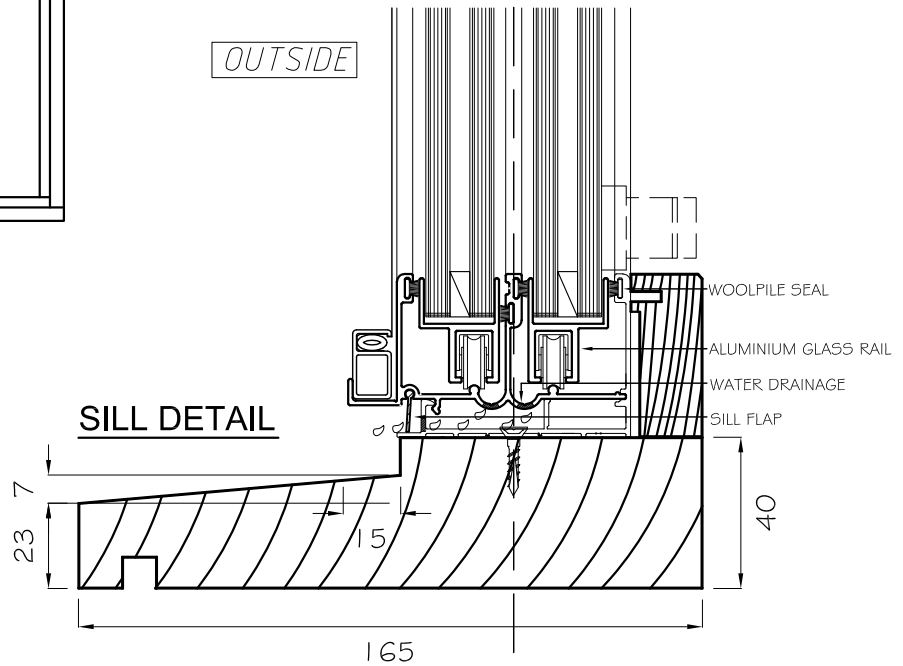

Austview Sashless Double Glazed Horizontal Slider Fixed to Timber Frame with Timber Guides

Head, Sill and Jamb

Scale 1:2

TYPICAL ELEVATION (internal)

HEAD DETAIL

OUTSIDE

SILL DETAIL

JAMB DETAIL