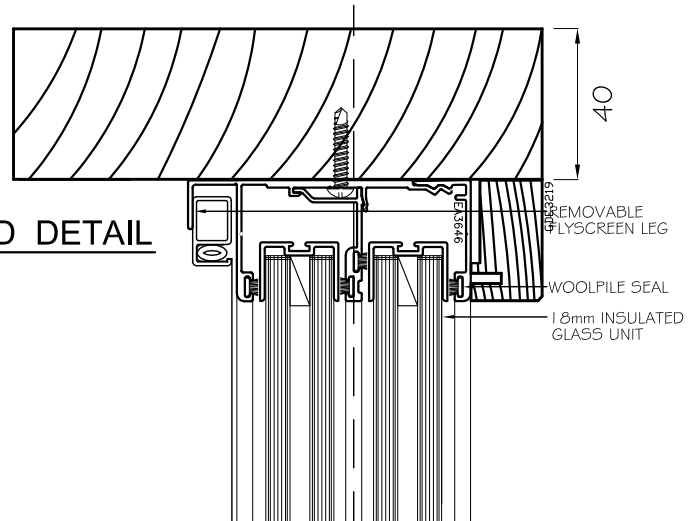

Austview Sashless Double Glazed Horizontal Slider Fixed to Timber Frame with Timber Guides

Head, Sill and Jamb

Scale 1:2

TYPICAL ELEVATION (internal)

HEAD DETAIL

OUTSIDE

SILL DETAIL

JAMB DETAIL