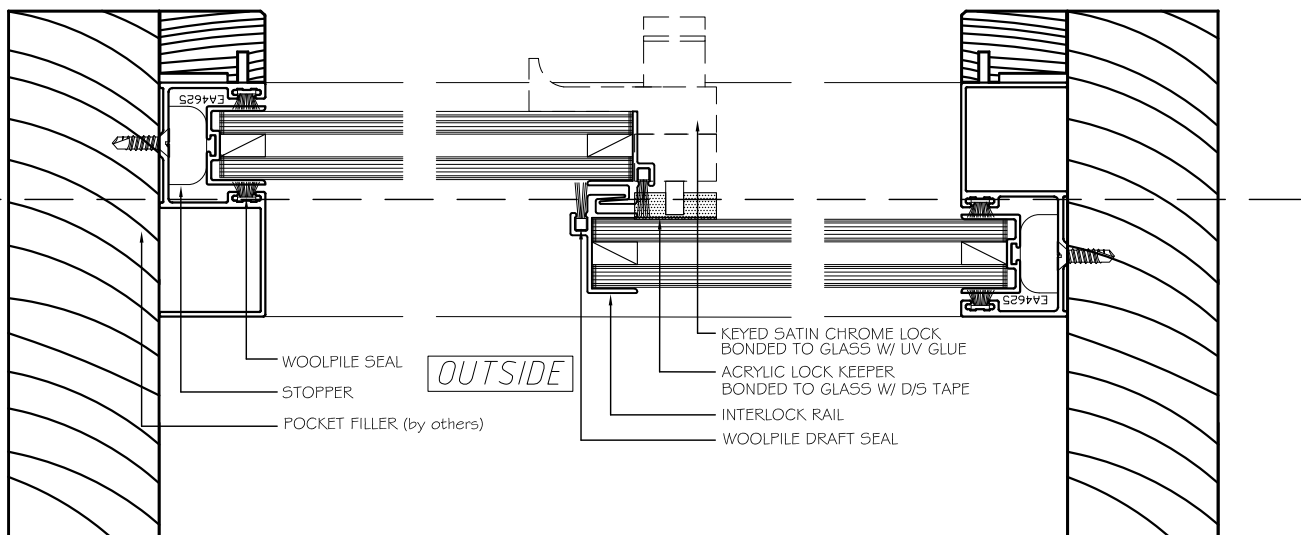

Austview Sashless Double Glazed Horizontal Slider Fixed to Timber Frame with Timber Guides

Head, Sill and Jamb

Scale 1:2

TYPICAL ELEVATION (internal)

HEAD DETAIL

OUTSIDE

SILL DETAIL

JAMB DETAIL