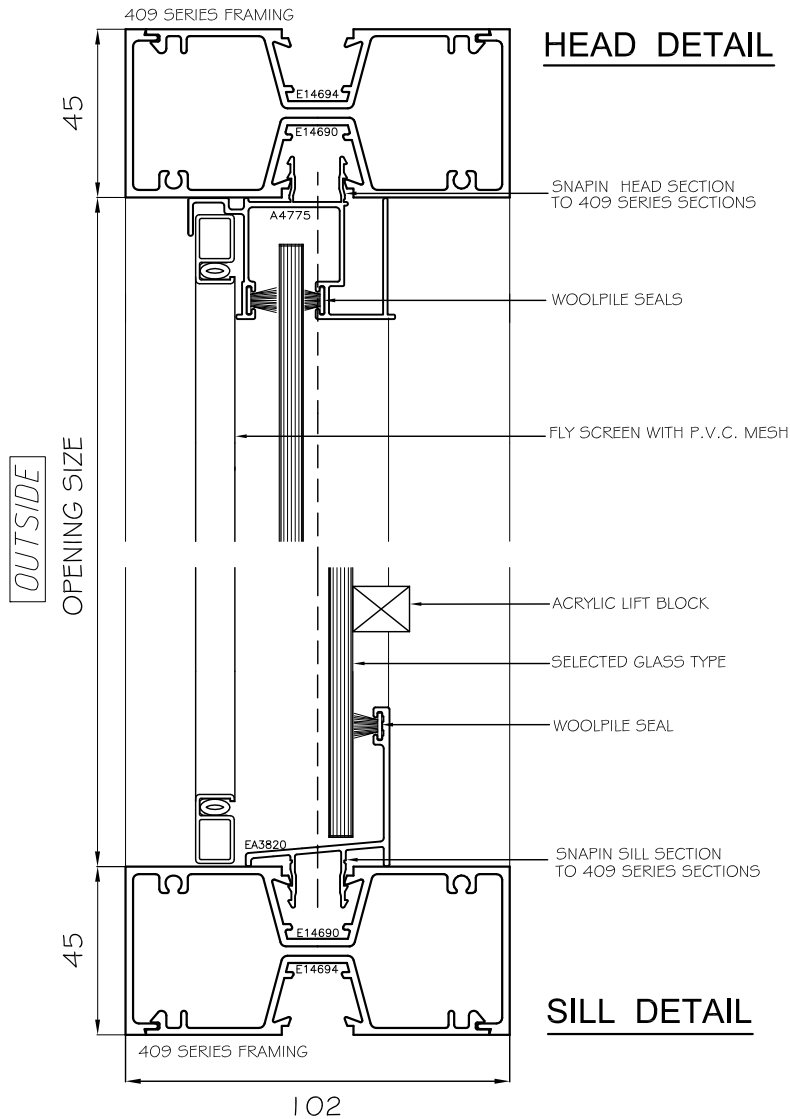

Capral 409 Series Frame

Head, Sill and Jamb

Scale 1 : 2

TYPICAL LAP DETAIL