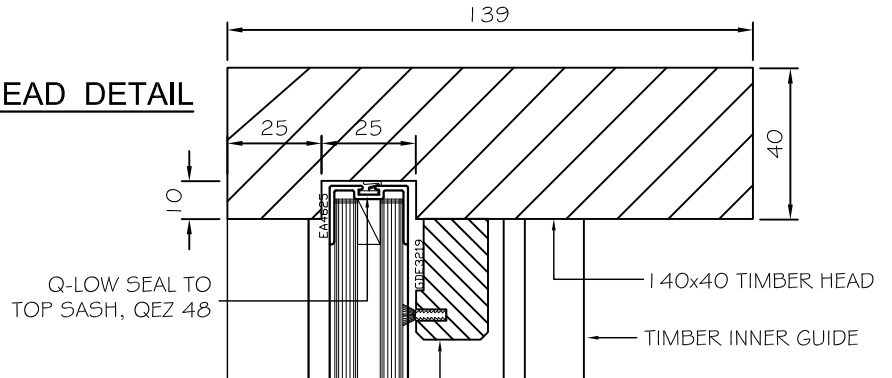

Double Glazed Counter Balanced Window Timber Guide Inside

Head, Sill, Transom and Jamb

Scale 1:2

HEAD DETAIL

TRANSOM DETAIL

JAMB DETAIL

SILL DETAIL