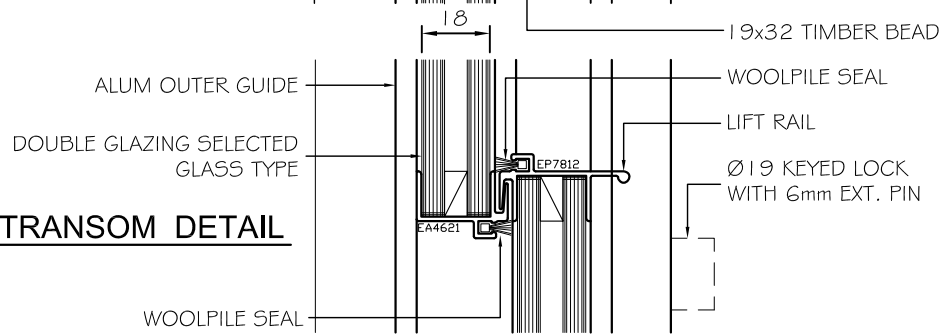

Double Glazed Counter Balanced Window Timber Guide Inside

Head, Sill, Transom and Jamb

Scale 1:2

HEAD DETAIL

TRANSOM DETAIL

JAMB DETAIL

SILL DETAIL