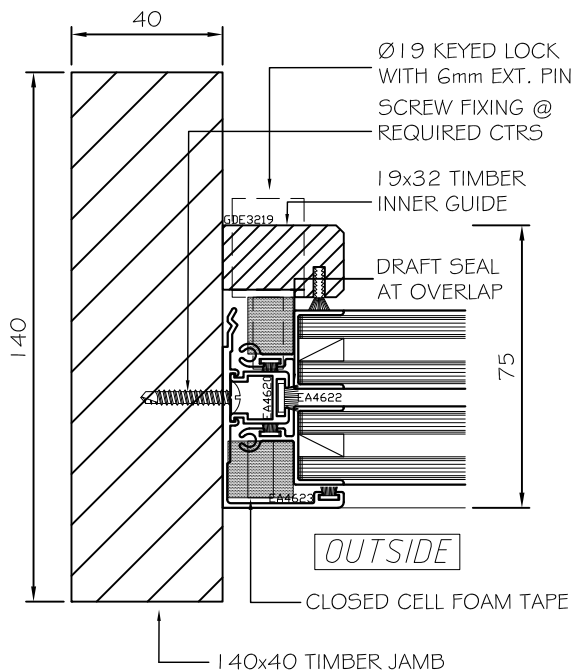

Double Glazed Counter Balanced Window Timber Guide Inside

Head, Sill, Transom and Jamb

Scale 1:2

HEAD DETAIL

TRANSOM DETAIL

JAMB DETAIL

SILL DETAIL