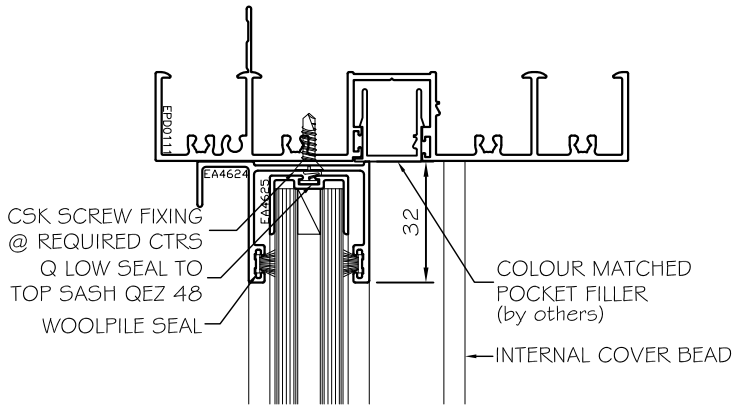

Austview Sashless Double Glazed Counter Balanced To Genesis 125mm Frame

Head, Sill, Transom and Jamb

Scale 1:2

HEAD DETAIL

JAMB DETAIL

TRANSOM DETAIL

OPTIONAL SILL DETAIL

(recommended with use of subsill)

SILL DETAIL