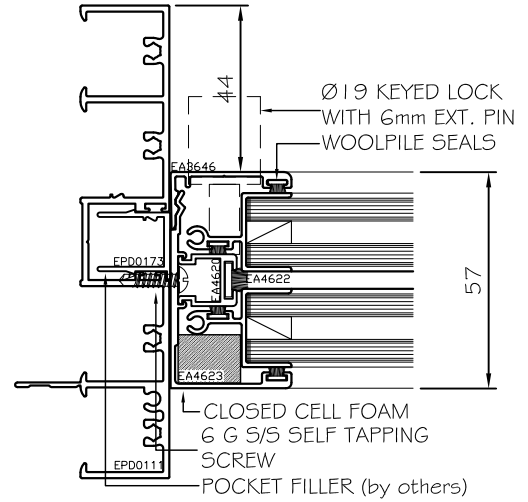

Austview Sashless Double Glazed Counter Balanced To Genesis 125mm Frame

Head, Sill, Transom and Jamb

Scale 1:2

HEAD DETAIL

JAMB DETAIL

TRANSOM DETAIL

OPTIONAL SILL DETAIL

(recommended with use of subsill)

SILL DETAIL