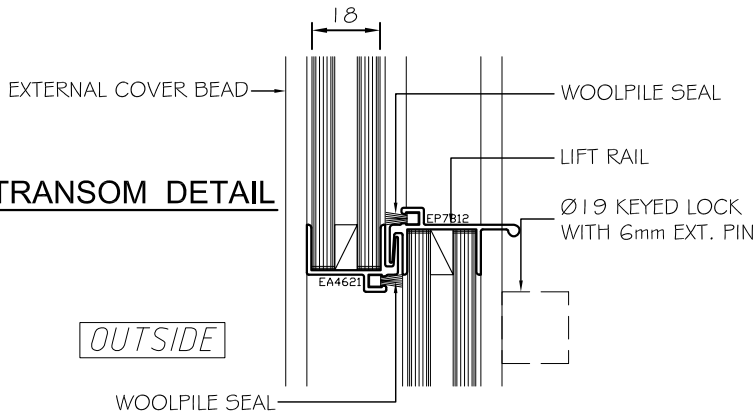

Austview Sashless Double Glazed Counter Balanced To Genesis 125mm Frame

Head, Sill, Transom and Jamb

Scale 1:2

HEAD DETAIL

JAMB DETAIL

TRANSOM DETAIL

OPTIONAL SILL DETAIL

(recommended with use of subsill)

SILL DETAIL