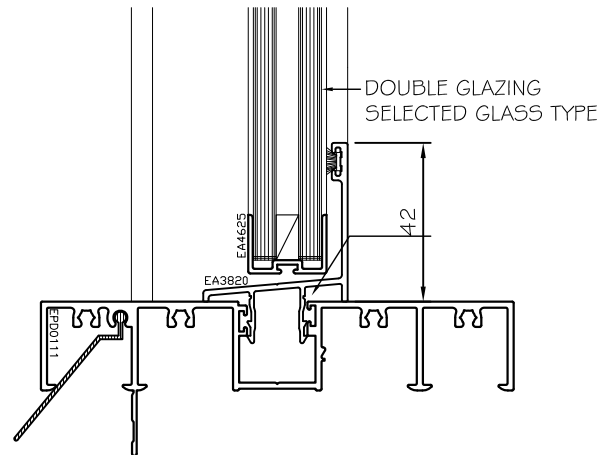

Austview Sashless Double Glazed Counter Balanced To Genesis 125mm Frame

Head, Sill, Transom and Jamb

Scale 1:2

HEAD DETAIL

JAMB DETAIL

TRANSOM DETAIL

OPTIONAL SILL DETAIL

(recommended with use of subsill)

SILL DETAIL