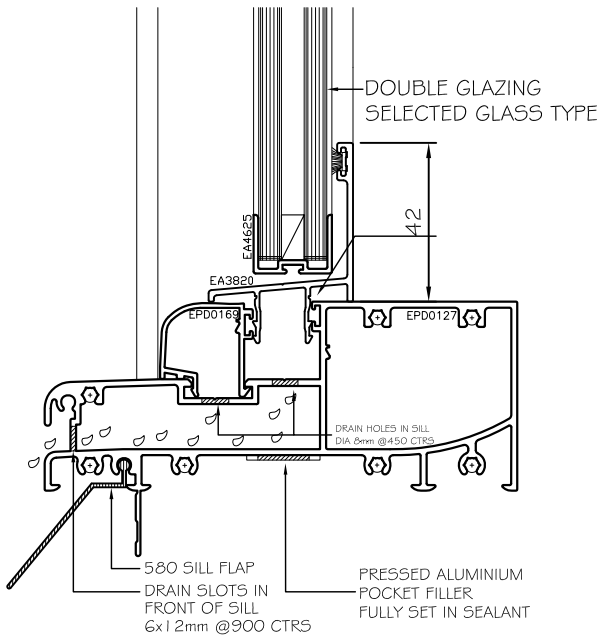

Austview Sashless Double Glazed Counter Balanced To Genesis 125mm Frame

Head, Sill, Transom and Jamb

Scale 1:2

HEAD DETAIL

JAMB DETAIL

TRANSOM DETAIL

OPTIONAL SILL DETAIL

(recommended with use of subsill)

SILL DETAIL