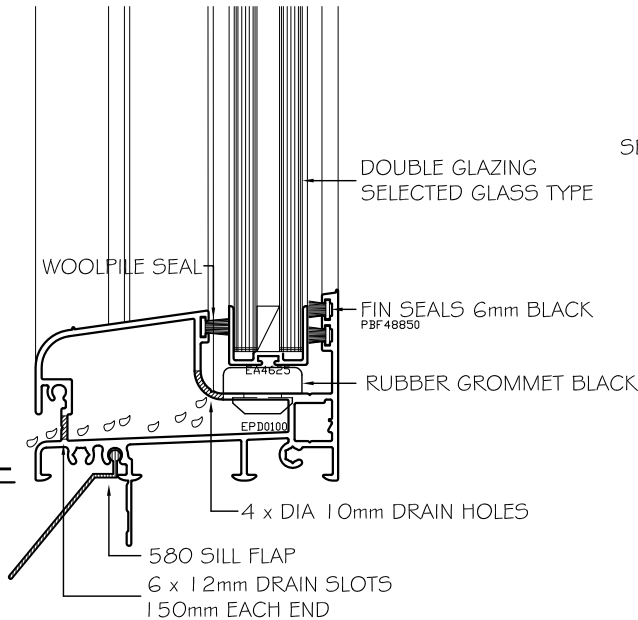

Austview Sashless Double Glazed Counter Balanced To Genesis 80mm Frame

Head, Sill, Mullion and Jamb

Scale 1 : 2

HEAD DETAIL

OUTSIDE

SILL DETAIL

OPTIONAL SILL DETAIL

(recommended with use of subsill)

JAMB DETAIL

JAMB DETAIL

OUTSIDE