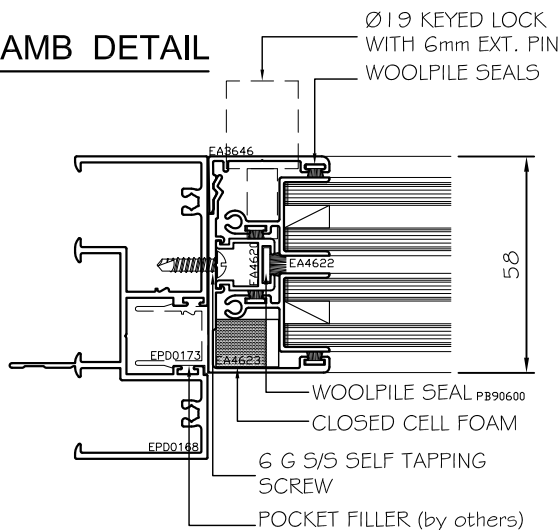

Austview Sashless Double Glazed Counter Balanced To Genesis 80mm Frame

Head, Sill, Mullion and Jamb

Scale 1 : 2

HEAD DETAIL

OUTSIDE

SILL DETAIL

OPTIONAL SILL DETAIL

(recommended with use of subsill)

JAMB DETAIL

JAMB DETAIL

OUTSIDE