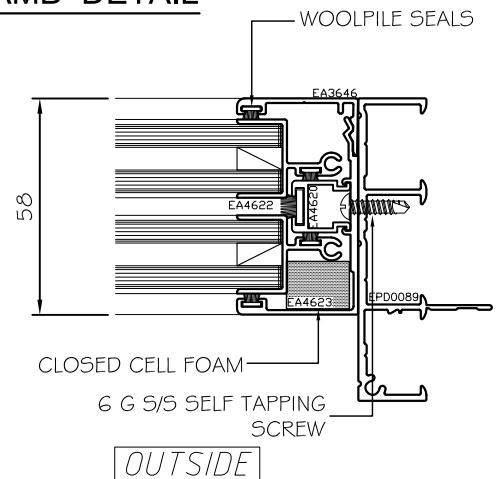

Austview Sashless Double Glazed Counter Balanced To Genesis 80mm Frame

Head, Sill, Mullion and Jamb

Scale 1 : 2

HEAD DETAIL

OUTSIDE

SILL DETAIL

OPTIONAL SILL DETAIL

(recommended with use of subsill)

JAMB DETAIL

JAMB DETAIL

OUTSIDE