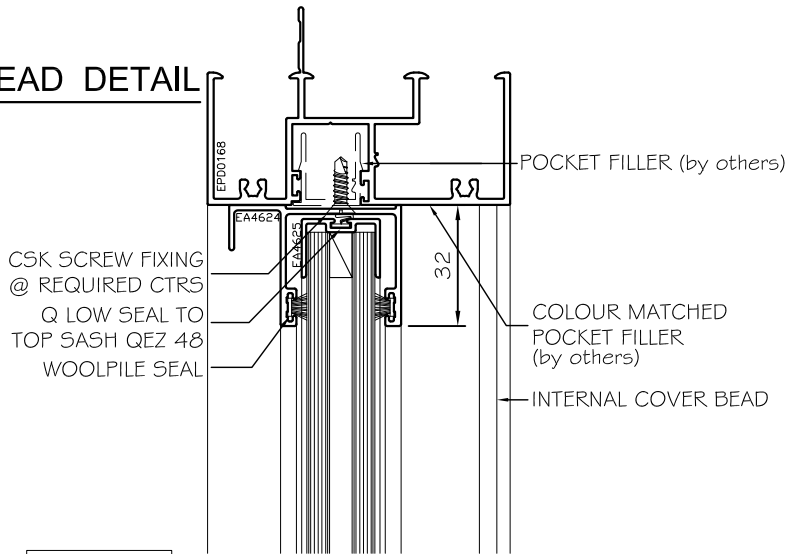

Austview Sashless Double Glazed Counter Balanced To Genesis 80mm Frame

Head, Sill, Mullion and Jamb

Scale 1 : 2

HEAD DETAIL

OUTSIDE

SILL DETAIL

OPTIONAL SILL DETAIL

(recommended with use of subsill)

JAMB DETAIL

JAMB DETAIL

OUTSIDE