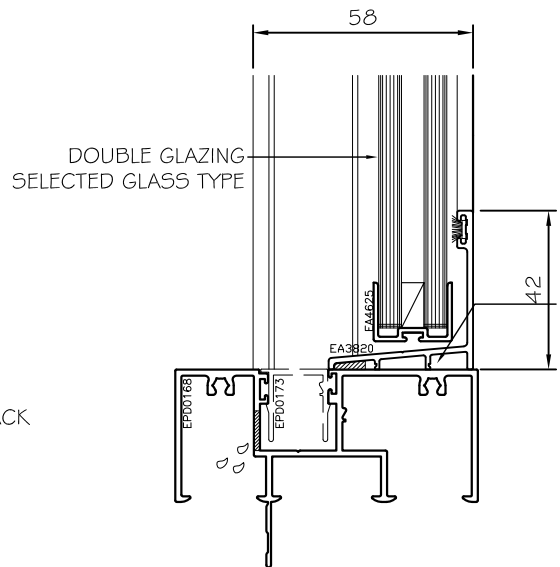

Austview Sashless Double Glazed Counter Balanced To Genesis 80mm Frame

Head, Sill, Mullion and Jamb

Scale 1 : 2

HEAD DETAIL

OUTSIDE

SILL DETAIL

OPTIONAL SILL DETAIL

(recommended with use of subsill)

JAMB DETAIL

JAMB DETAIL

OUTSIDE