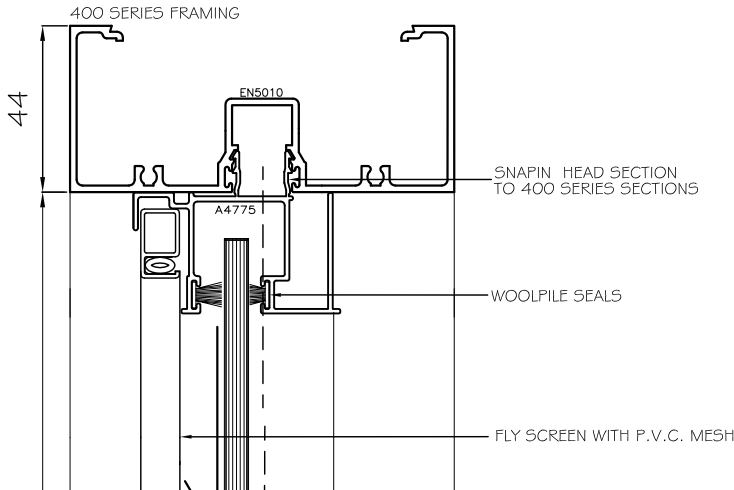

Austview Sashless Single Slide Bottom Fixed or Top Fixed

Head, Sill and Jamb

Scale 1:2

HEAD DETAIL

JAMB DETAIL

OVERLAP DETAIL

SILL DETAIL