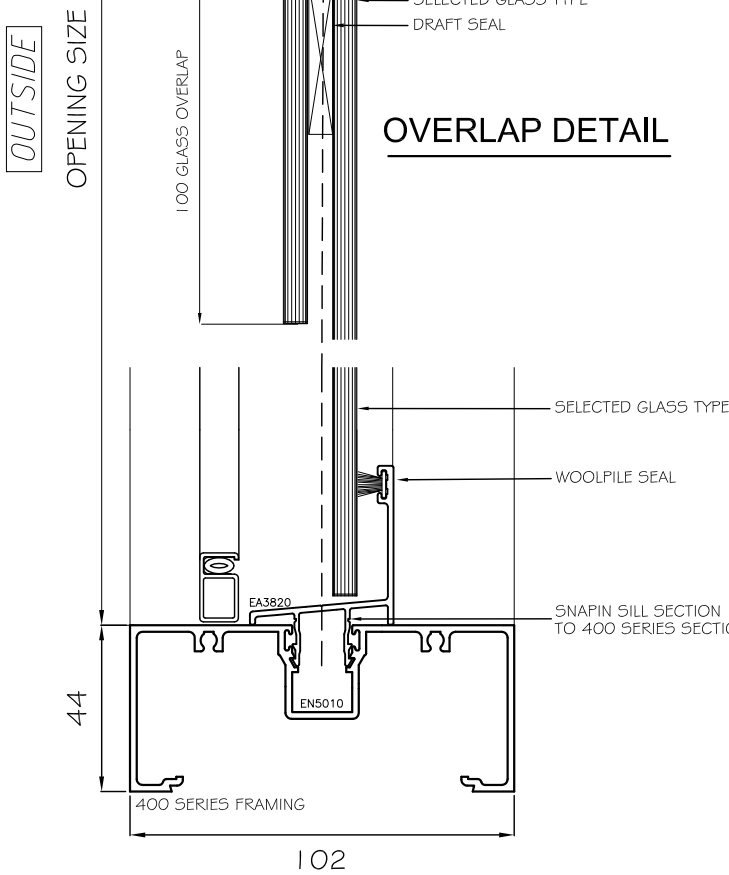

Austview Sashless Single Slide Bottom Fixed or Top Fixed

Head, Sill and Jamb

Scale 1:2

HEAD DETAIL

JAMB DETAIL

OVERLAP DETAIL

SILL DETAIL