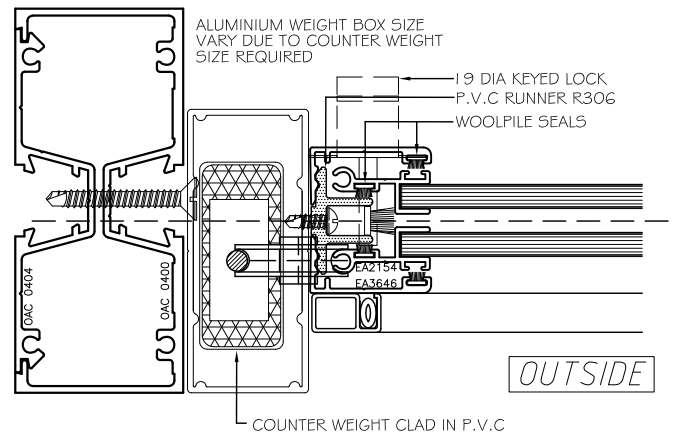

Austview Sashless Single Slide Bottom Fixed or Top Fixed

Head, Sill and Jamb

Scale 1:2

HEAD DETAIL

JAMB DETAIL

OVERLAP DETAIL

SILL DETAIL