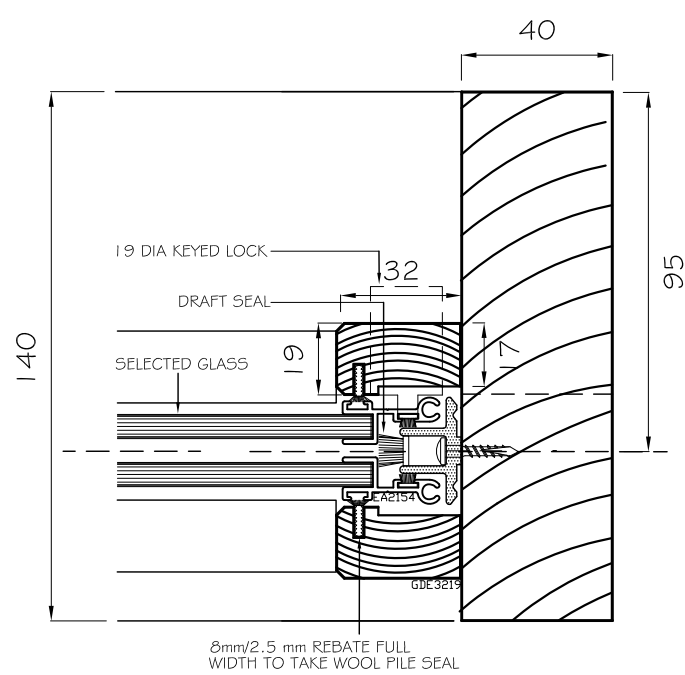

Kick Rail, Head, Sill and Jamb

Scale 1:2

HEAD DETAIL

OPTIONAL HEAD DETAIL

SILL DETAIL

JAMB DETAIL

OUTSIDE