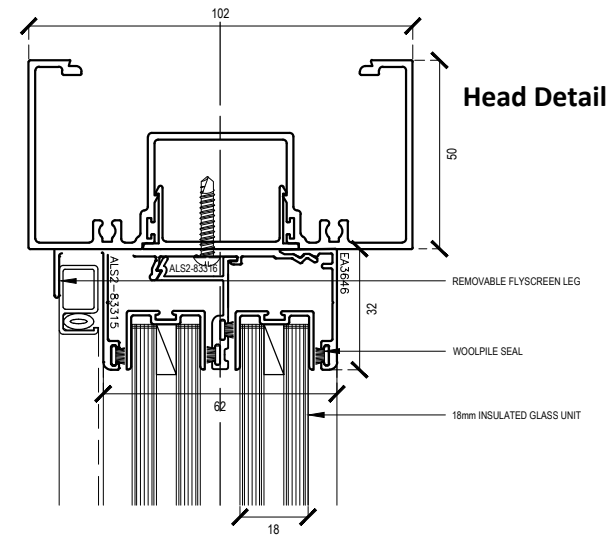

# Austview Sashless Double Glazed Corner Horizontal Slider Fixed to Capral 425 Series Frame - 18mm Glass

## Head, Sill and Jamb

Scale 1 : 2

Typical Elevation

Head Detail

Sill Detail

Jamb Detail

OUTSIDE