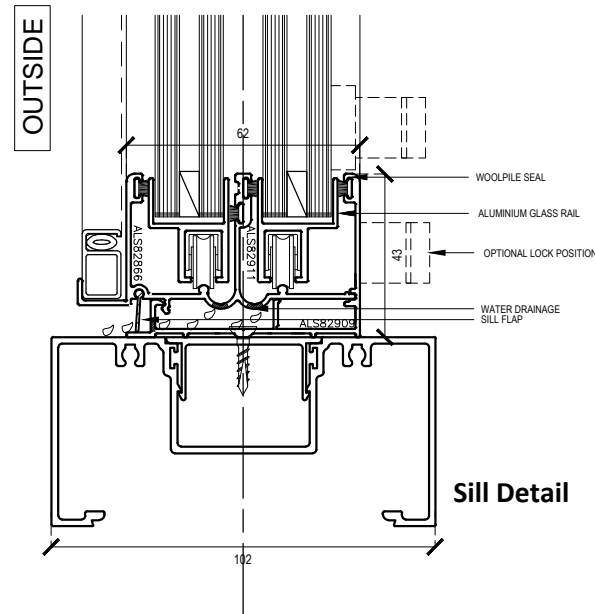

# Austview Sashless Double Glazed Corner Horizontal Slider Fixed to Capral 425 Series Frame - 18mm Glass

## Head, Sill and Jamb

Scale 1 : 2

Typical Elevation

Head Detail

Sill Detail

Jamb Detail

OUTSIDE