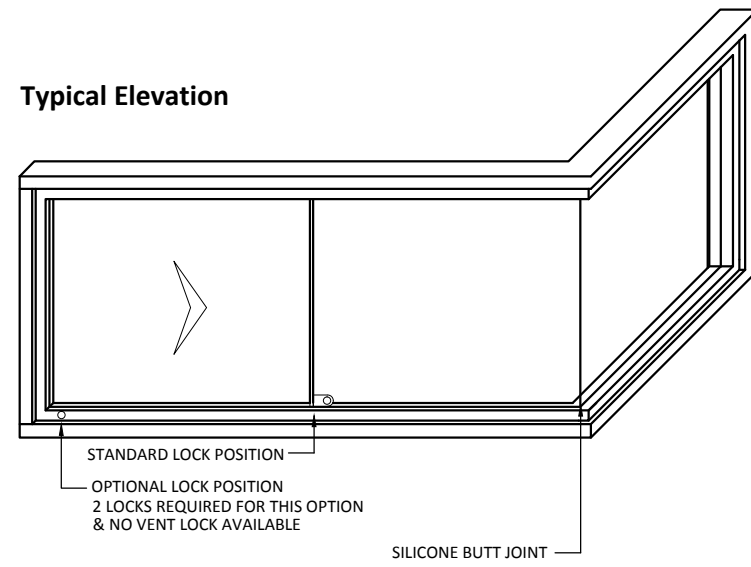

# Austview Sashless Double Glazed Corner Horizontal Slider Fixed to Capral 425 Series Frame - 18mm Glass

## Head, Sill and Jamb

Scale 1 : 2

Typical Elevation

Head Detail

Sill Detail

Jamb Detail

OUTSIDE