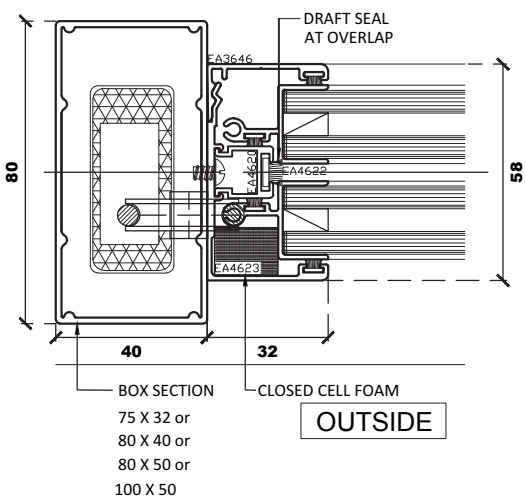

HEAD, SILL AND JAMB

OPTIONAL JAMB AND MULLION

NOTE

FOR WINDOW WIDTH WIDER THAN 1200mm
USE MULLION DETAIL A OR B OF THE
STANDARD SINGLE SLIDE SASHLESS WINDOW

Optional Jamb Detail A

Optional Mullion Detail A

Optional Jamb Detail B

ALUMINIUM WEIGHT BOX SIZE
VARY DUE TO COUNTER WEIGHT
SIZE REQUIRED

Optional Mullion Detail B

ALUMINIUM WEIGHT BOX SIZE
VARY DUE TO COUNTER WEIGHT
SIZE REQUIRED