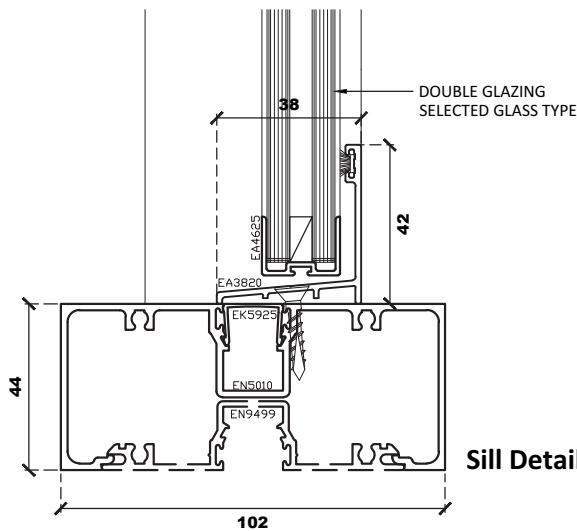

HEAD, SILL AND JAMB

OPTIONAL JAMB AND MULLION

NOTE

FOR WINDOW WIDTH WIDER THAN 1200mm
USE MULLION DETAIL A OR B OF THE
STANDARD SINGLE SLIDE SASHLESS WINDOW

Optional Jamb Detail A

Optional Mullion Detail A

Optional Jamb Detail B

ALUMINIUM WEIGHT BOX SIZE
VARY DUE TO COUNTER WEIGHT
SIZE REQUIRED

Optional Mullion Detail B

ALUMINIUM WEIGHT BOX SIZE
VARY DUE TO COUNTER WEIGHT
SIZE REQUIRED