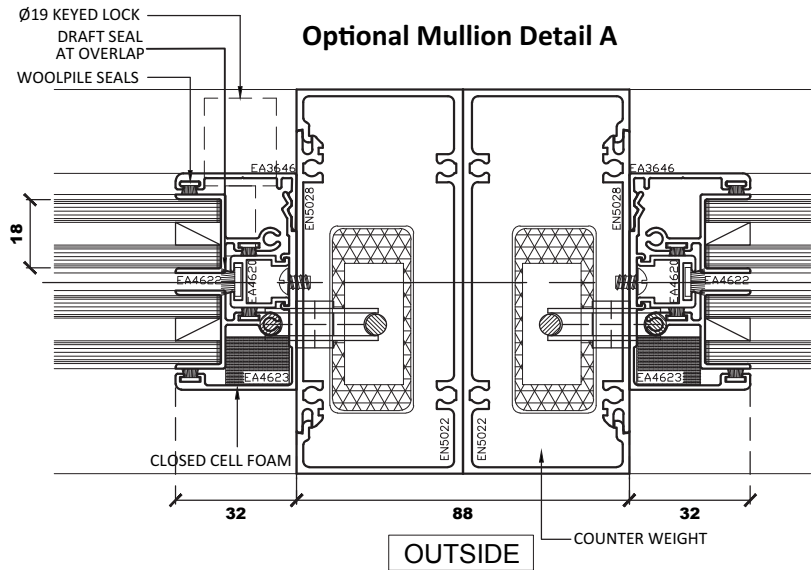

HEAD, SILL AND JAMB

OPTIONAL JAMB AND MULLION

NOTE

FOR WINDOW WIDTH WIDER THAN 1200mm
USE MULLION DETAIL A OR B OF THE
STANDARD SINGLE SLIDE SASHLESS WINDOW

Optional Jamb Detail A

Optional Mullion Detail A

Optional Jamb Detail B

ALUMINIUM WEIGHT BOX SIZE
VARY DUE TO COUNTER WEIGHT
SIZE REQUIRED

Optional Mullion Detail B

ALUMINIUM WEIGHT BOX SIZE
VARY DUE TO COUNTER WEIGHT
SIZE REQUIRED