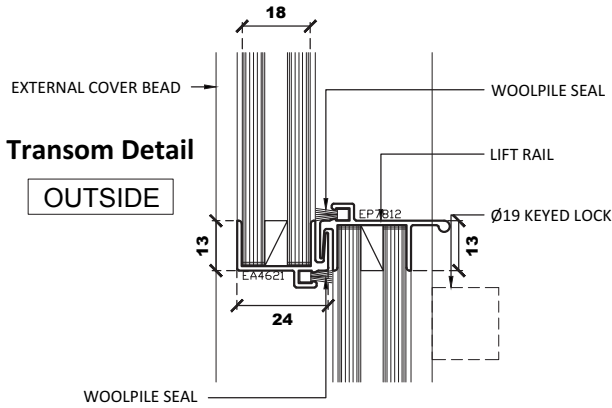

HEAD, SILL AND JAMB

OPTIONAL JAMB AND MULLION

NOTE

FOR WINDOW WIDTH WIDER THAN 1200mm
USE MULLION DETAIL A OR B OF THE
STANDARD SINGLE SLIDE SASHLESS WINDOW

Optional Jamb Detail A

Optional Mullion Detail A

Optional Jamb Detail B

ALUMINIUM WEIGHT BOX SIZE
VARY DUE TO COUNTER WEIGHT
SIZE REQUIRED

Optional Mullion Detail B

ALUMINIUM WEIGHT BOX SIZE
VARY DUE TO COUNTER WEIGHT
SIZE REQUIRED