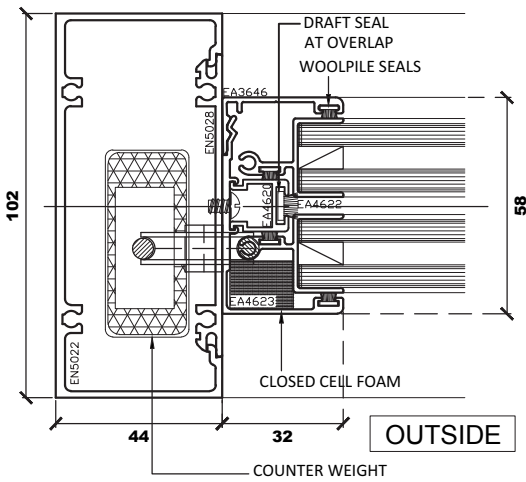

HEAD, SILL AND JAMB

OPTIONAL JAMB AND MULLION

NOTE

FOR WINDOW WIDTH WIDER THAN 1200mm
USE MULLION DETAIL A OR B OF THE
STANDARD SINGLE SLIDE SASHLESS WINDOW

Optional Jamb Detail A

Optional Mullion Detail A

Optional Jamb Detail B

ALUMINIUM WEIGHT BOX SIZE
VARY DUE TO COUNTER WEIGHT
SIZE REQUIRED

Optional Mullion Detail B

ALUMINIUM WEIGHT BOX SIZE
VARY DUE TO COUNTER WEIGHT
SIZE REQUIRED