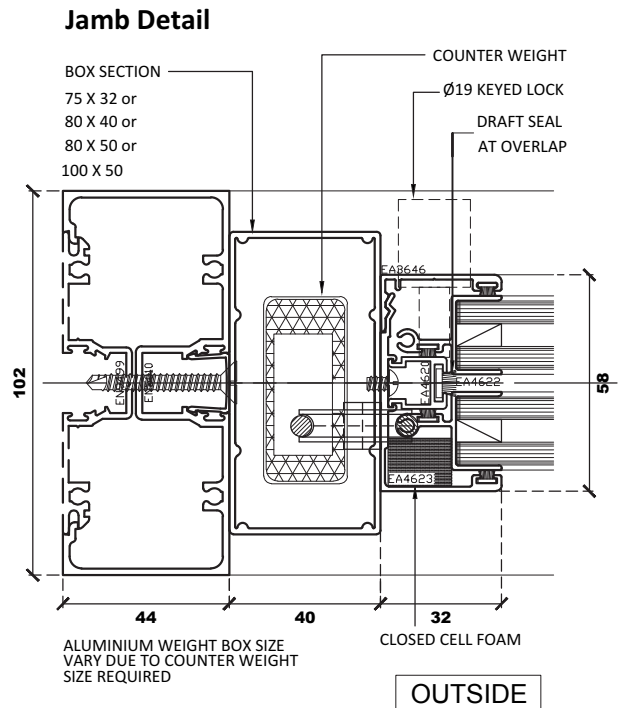

HEAD, SILL AND JAMB

OPTIONAL JAMB AND MULLION

NOTE

FOR WINDOW WIDTH WIDER THAN 1200mm
USE MULLION DETAIL A OR B OF THE
STANDARD SINGLE SLIDE SASHLESS WINDOW

Optional Jamb Detail A

Optional Mullion Detail A

Optional Jamb Detail B

ALUMINIUM WEIGHT BOX SIZE
VARY DUE TO COUNTER WEIGHT
SIZE REQUIRED

Optional Mullion Detail B

ALUMINIUM WEIGHT BOX SIZE
VARY DUE TO COUNTER WEIGHT
SIZE REQUIRED