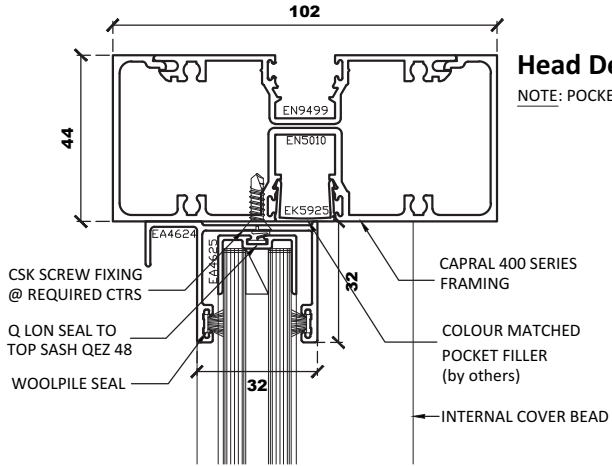

HEAD, SILL AND JAMB

OPTIONAL JAMB AND MULLION

NOTE

FOR WINDOW WIDTH WIDER THAN 1200mm
USE MULLION DETAIL A OR B OF THE
STANDARD SINGLE SLIDE SASHLESS WINDOW

Optional Jamb Detail A

Optional Mullion Detail A

Optional Jamb Detail B

ALUMINIUM WEIGHT BOX SIZE
VARY DUE TO COUNTER WEIGHT
SIZE REQUIRED

Optional Mullion Detail B

ALUMINIUM WEIGHT BOX SIZE
VARY DUE TO COUNTER WEIGHT
SIZE REQUIRED