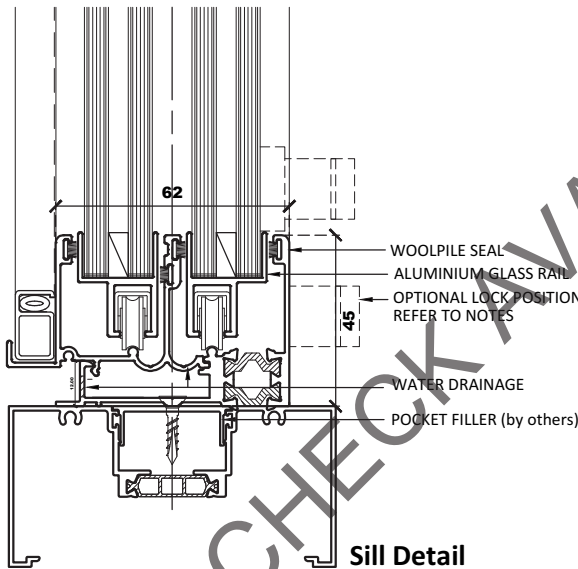

HEAD, SILL AND JAMB

EURO ALUMINIUM AUST. ED400TB FRAMING

Head Detail

NOTES: MINIMUM ORDER QUANTITY APPLIES
OPTIONAL LOCK POSITION REQUIRES THE USE OF TWO LOCKS
THE VENT LOCK POSITION IS UNAVAILABLE WITH THE OPTIONAL LOCK POSITION

Sill Detail

Jamb Detail

Interlock Detail

Jamb Detail