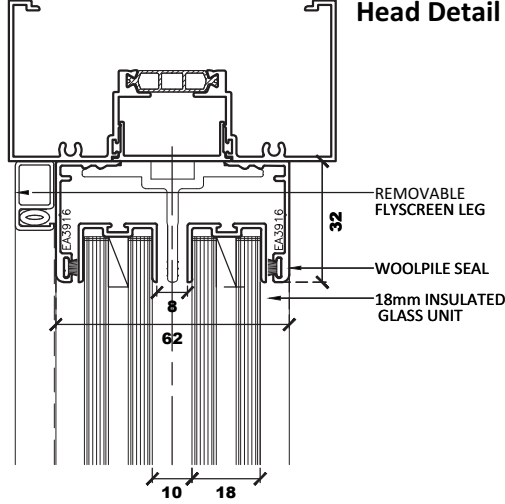

HEAD, SILL AND JAMB

EURO ALUMINIUM AUST. ED400TB FRAMING

Head Detail

NOTES: MINIMUM ORDER QUANTITY APPLIES
OPTIONAL LOCK POSITION REQUIRES THE USE OF TWO LOCKS
THE VENT LOCK POSITION IS UNAVAILABLE WITH THE OPTIONAL LOCK POSITION

Sill Detail

Jamb Detail

Interlock Detail

Jamb Detail