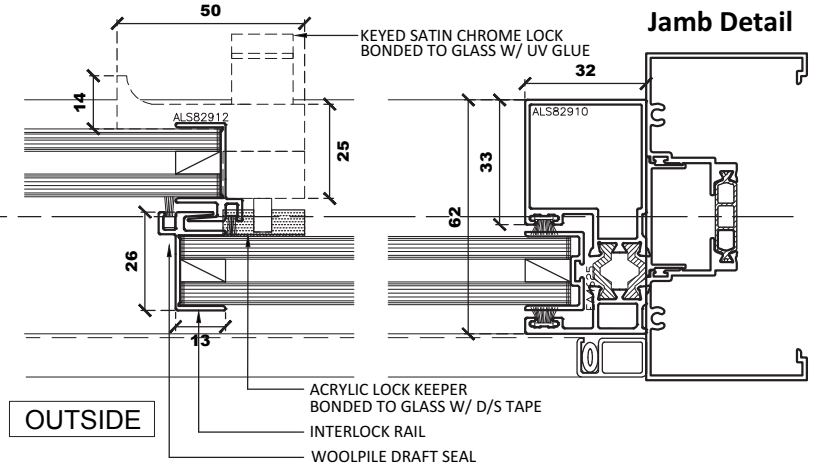

HEAD, SILL AND JAMB

EURO ALUMINIUM AUST. ED400TB FRAMING

Head Detail

NOTES: MINIMUM ORDER QUANTITY APPLIES
OPTIONAL LOCK POSITION REQUIRES THE USE OF TWO LOCKS
THE VENT LOCK POSITION IS UNAVAILABLE WITH THE OPTIONAL LOCK POSITION

Sill Detail

Jamb Detail

Interlock Detail

Jamb Detail