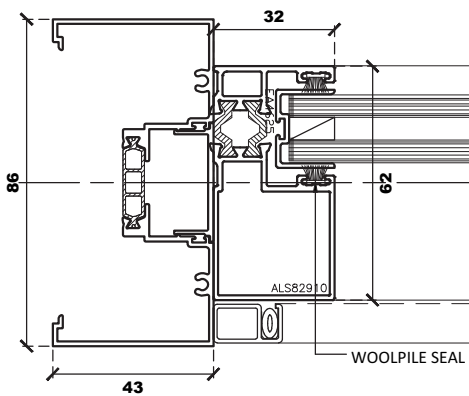

HEAD, SILL AND JAMB

EURO ALUMINIUM AUST. ED400TB FRAMING

Head Detail

NOTES: MINIMUM ORDER QUANTITY APPLIES
OPTIONAL LOCK POSITION REQUIRES THE USE OF TWO LOCKS
THE VENT LOCK POSITION IS UNAVAILABLE WITH THE OPTIONAL LOCK POSITION

Sill Detail

Jamb Detail

Interlock Detail

Jamb Detail