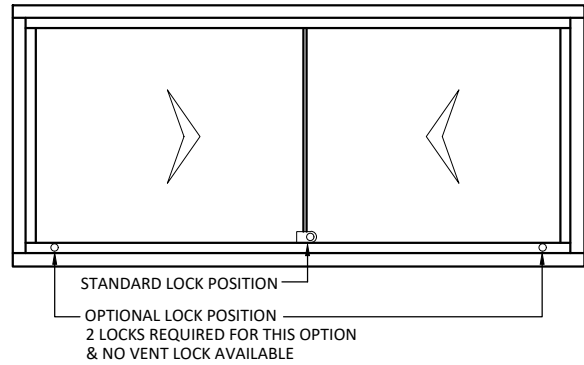

Austview Sashless Double Glazed Horizontal Slider Fixed to Capral 400 Series Frame - 18mm Glass

Head, Sill and Jamb

Scale 1 : 2

Typical Elevation (internal)

Jamb Detail