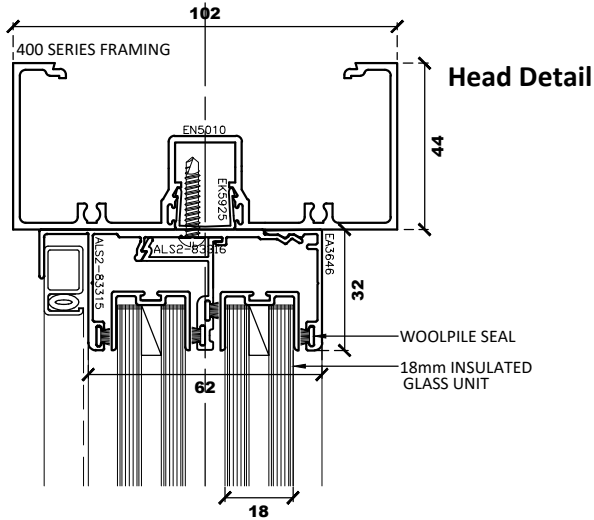

Austview Sashless Double Glazed Horizontal Slider Fixed to Capral 400 Series Frame - 18mm Glass

Head, Sill and Jamb

Scale 1 : 2

Typical Elevation (internal)

Jamb Detail