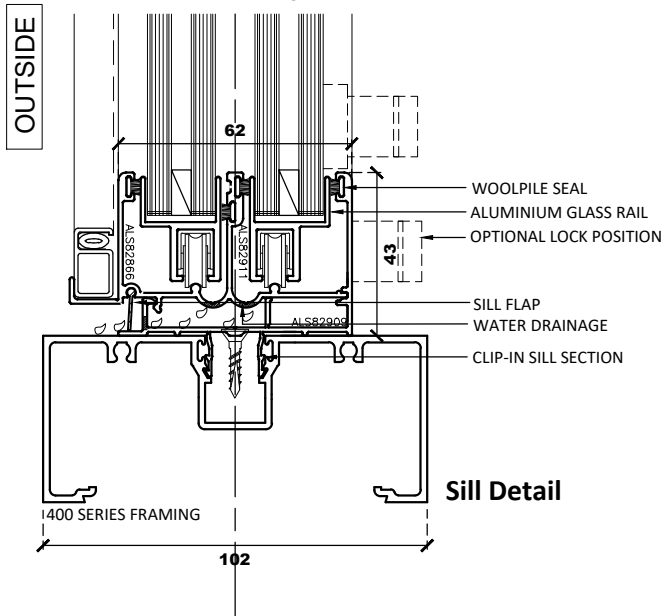

Austview Sashless Double Glazed Horizontal Slider Fixed to Capral 400 Series Frame - 18mm Glass

Head, Sill and Jamb

Scale 1 : 2

Typical Elevation (internal)

Jamb Detail