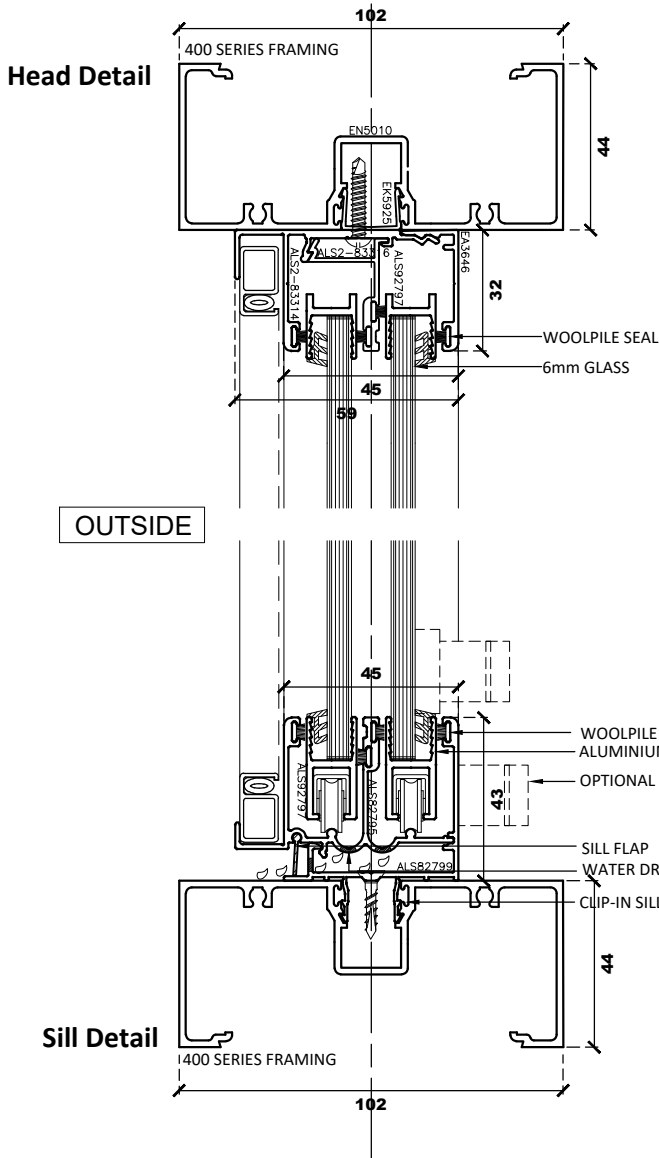

Austview Sashless 2 Panel Horizontal Slider Fixed to Capral 400 Series Frame - 6mm Glass

Head, Sill and Jamb

Scale 1 : 2

Typical Elevation (internal)