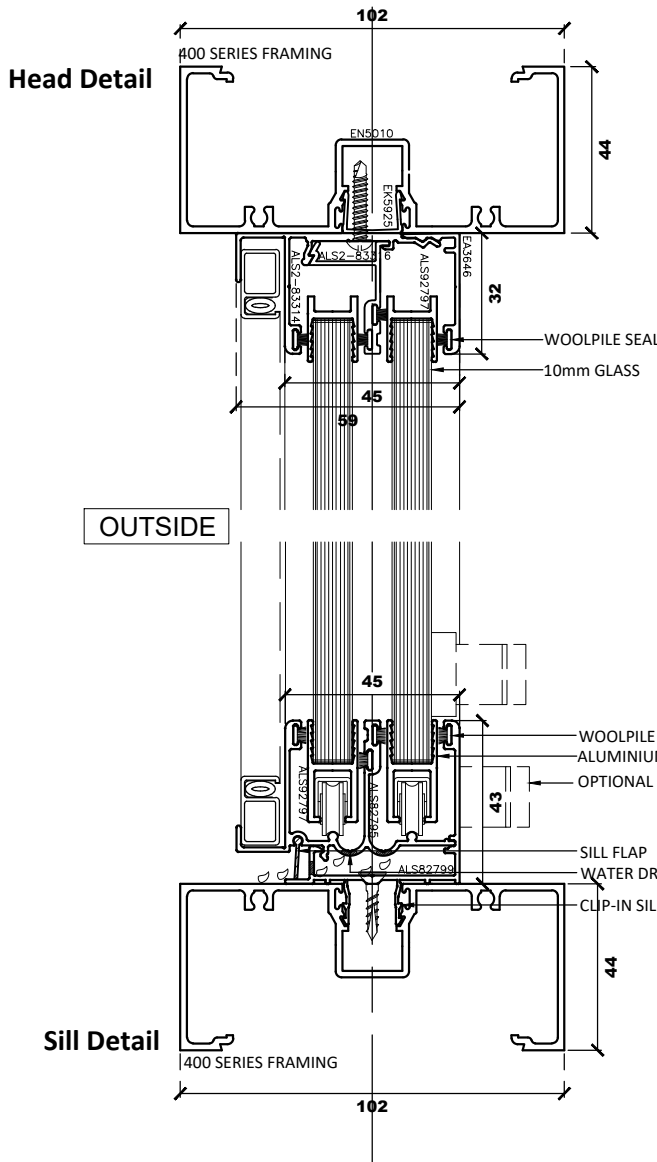

Austview Sashless 2 Panel Horizontal Slider Fixed to Capral 400 Series Frame - 10mm Glass

Head, Sill and Jamb

Scale 1 : 2

Typical Elevation (internal)