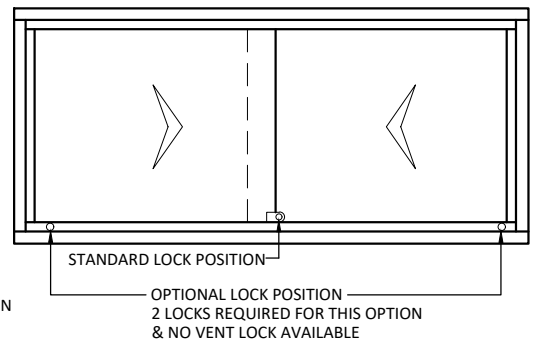

Austview Sashless 2 Panel Horizontal Slider Fixed to Timber Frame with Timber Guides

Head, Sill and Jamb

Scale 1 : 2

Typical Elevation (internal)

Jamb Detail