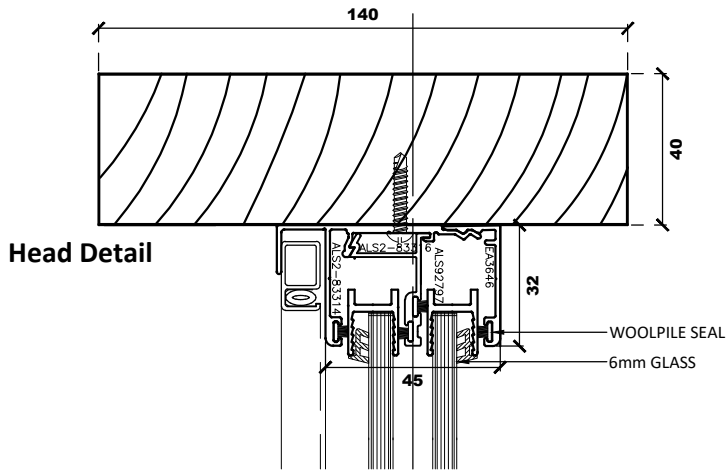

Austview Sashless 2 Panel Horizontal Slider Fixed to Timber Frame with Timber Guides

Head, Sill and Jamb

Scale 1 : 2

Typical Elevation (internal)

Jamb Detail