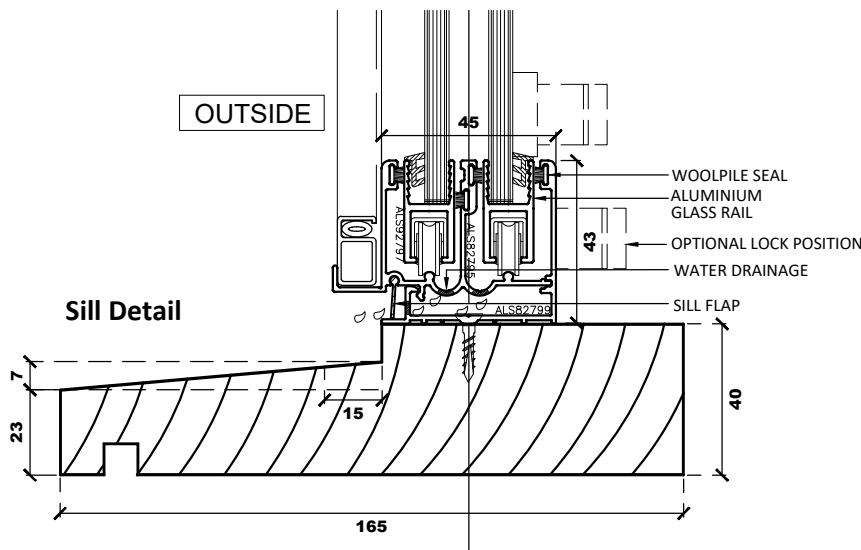

Austview Sashless 2 Panel Horizontal Slider Fixed to Timber Frame with Timber Guides

Head, Sill and Jamb

Scale 1 : 2

Typical Elevation (internal)

Jamb Detail