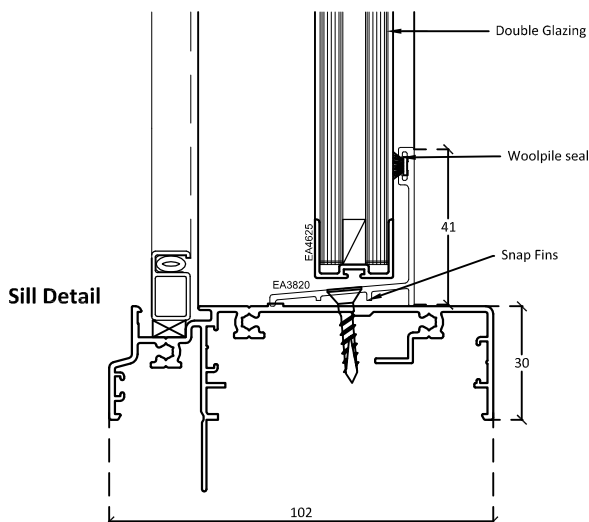

Double Glazed Counter Balanced Window Fixed to AWS Magnum 616 Series Frame

Head, Sill, Transom and Jamb

Scale 1 : 2

Head, Sill & Jamb Detail

Note: Glazing fin must be ripped off all round

Interlock Detail

Sill Detail

Jamb Detail