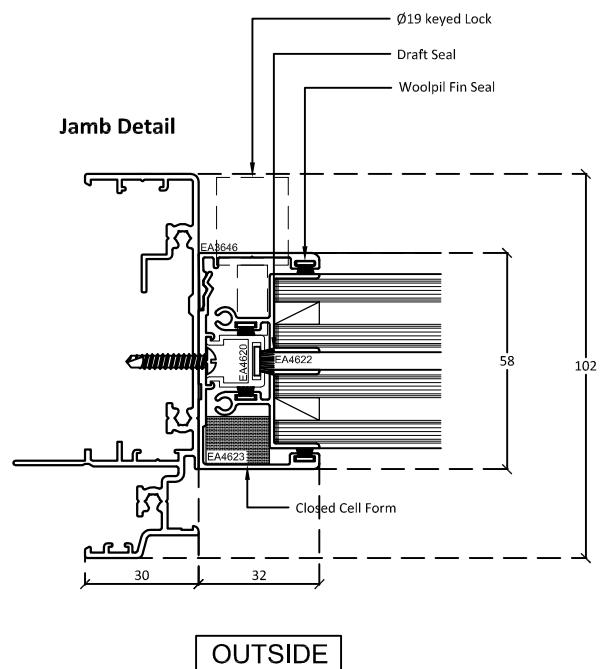

Double Glazed Counter Balanced Window Fixed to AWS Magnum 616 Series Frame

Head, Sill, Transom and Jamb

Scale 1 : 2

Head, Sill & Jamb Detail

Note: Glazing fin must be ripped off all round

Interlock Detail

Sill Detail

Jamb Detail