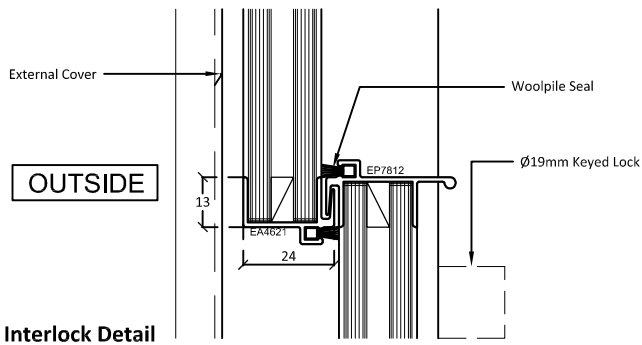

Double Glazed Counter Balanced Window Fixed to AWS Magnum 616 Series Frame

Head, Sill, Transom and Jamb

Scale 1 : 2

Head, Sill & Jamb Detail

Note: Glazing fin must be ripped off all round

Interlock Detail

Sill Detail

Jamb Detail