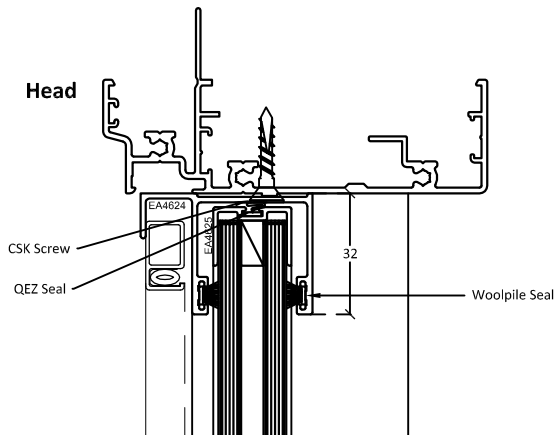

Double Glazed Counter Balanced Window Fixed to AWS Magnum 616 Series Frame

Head, Sill, Transom and Jamb

Scale 1 : 2

Head, Sill & Jamb Detail

Note: Glazing fin must be ripped off all round

Interlock Detail

Sill Detail

Jamb Detail