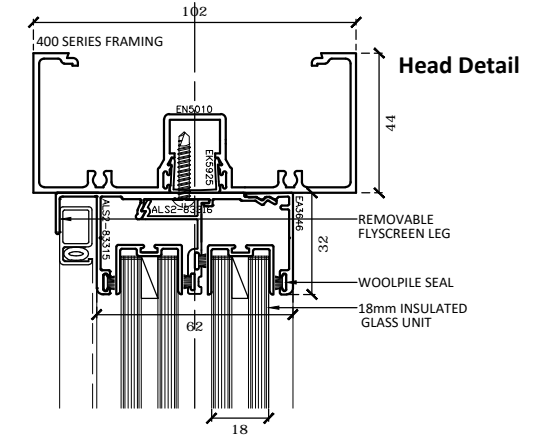

Austview Sashless Double Glazed 3 Panel Horizontal Slider Fixed to Capral 400 Series Frame - 18mm Glass

Head, Sill and Jamb

Scale 1 : 2

Typical Elevation (internal)

Jamb Detail

Interlock Detail

Interlock Detail

Jamb Detail