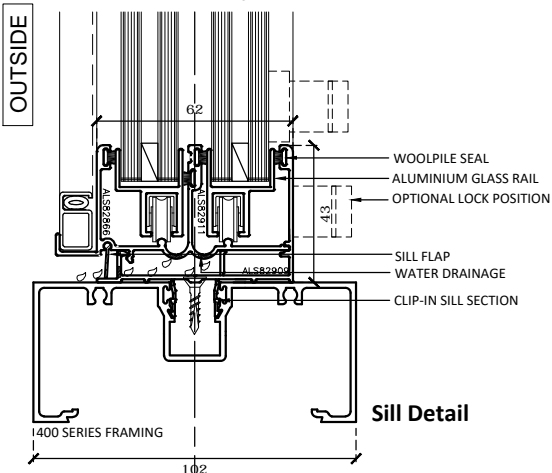

Austview Sashless Double Glazed 3 Panel Horizontal Slider Fixed to Capral 400 Series Frame - 18mm Glass

Head, Sill and Jamb

Scale 1 : 2

Typical Elevation (internal)

Jamb Detail

Interlock Detail

Interlock Detail

Jamb Detail