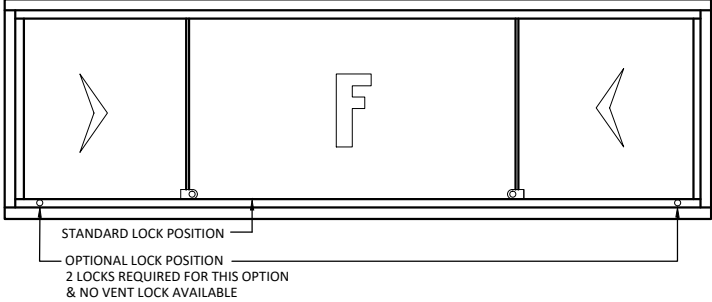

Austview Sashless Double Glazed 3 Panel Horizontal Slider Fixed to Capral 400 Series Frame - 18mm Glass

Head, Sill and Jamb

Scale 1 : 2

Typical Elevation (internal)

Jamb Detail

Interlock Detail

Interlock Detail

Jamb Detail