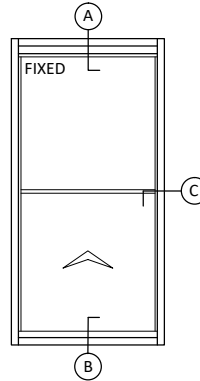

Austview ActionSashless Double Glazed Bottom Slide Top Fixed Fixed to Capral 400 Series Frame

Head, Sill and Jamb - Suits 18mm Insulated Glass

Scale 1 : 2

NOTE: There Is No Lock On This Window - The Bottom Panel Can Be Lifted - Security Screens May Be Required

A Head Detail

2P-ACTION-TF

OUTSIDE

Interlock Detail

B Sill Detail

C Jamb Detail