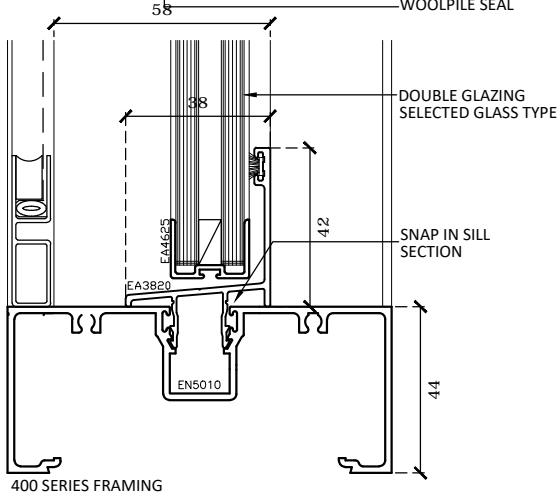

Austview ActionSashless Double Glazed Bottom Slide Top Fixed Fixed to Capral 400 Series Frame

Head, Sill and Jamb - Suits 18mm Insulated Glass

Scale 1 : 2

NOTE: There Is No Lock On This Window - The Bottom Panel Can Be Lifted - Security Screens May Be Required

A Head Detail

2P-ACTION-TF

OUTSIDE

Interlock Detail

B Sill Detail

C Jamb Detail