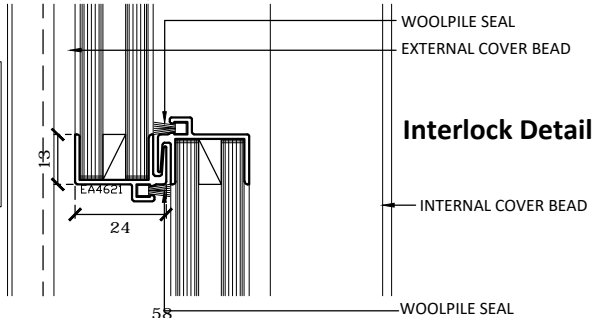

Austview ActionSashless Double Glazed Bottom Slide Top Fixed Fixed to Capral 400 Series Frame

Head, Sill and Jamb - Suits 18mm Insulated Glass

Scale 1 : 2

NOTE: There Is No Lock On This Window - The Bottom Panel Can Be Lifted - Security Screens May Be Required

A Head Detail

2P-ACTION-TF

OUTSIDE

Interlock Detail

B Sill Detail

C Jamb Detail