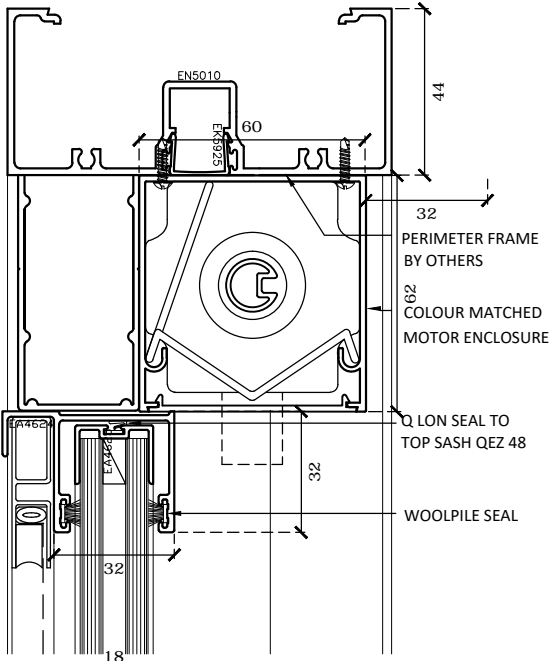

Austview ActionSashless Double Glazed Bottom Slide Top Fixed Fixed to Capral 400 Series Frame

Head, Sill and Jamb - Suits 18mm Insulated Glass

Scale 1 : 2

NOTE: There Is No Lock On This Window - The Bottom Panel Can Be Lifted - Security Screens May Be Required

A Head Detail

2P-ACTION-TF

OUTSIDE

Interlock Detail

B Sill Detail

C Jamb Detail