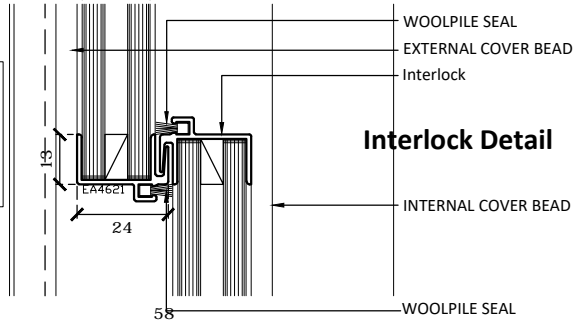

Austview ActionSashless Double Glazed Double Hung Fixed to Capral 400 Series Frame

Head, Sill and Jamb - Suits 18mm Insulated Glass

Scale 1 : 2

NOTE: There Is No Lock On This Window - The Bottom Panel Can Be Lifted - Security Screens May Be Required

A Head Detail

2P-ACTION

OUTSIDE

Interlock Detail

B Sill Detail

C Jamb Detail