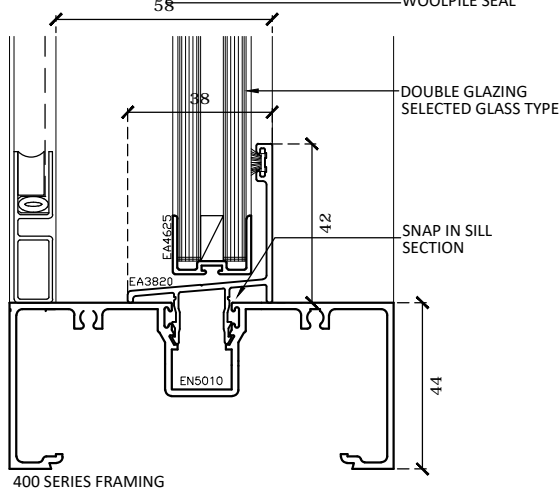

Austview ActionSashless Double Glazed Double Hung Fixed to Capral 400 Series Frame

Head, Sill and Jamb - Suits 18mm Insulated Glass

Scale 1 : 2

NOTE: There Is No Lock On This Window - The Bottom Panel Can Be Lifted - Security Screens May Be Required

A Head Detail

2P-ACTION

OUTSIDE

Interlock Detail

B Sill Detail

C Jamb Detail