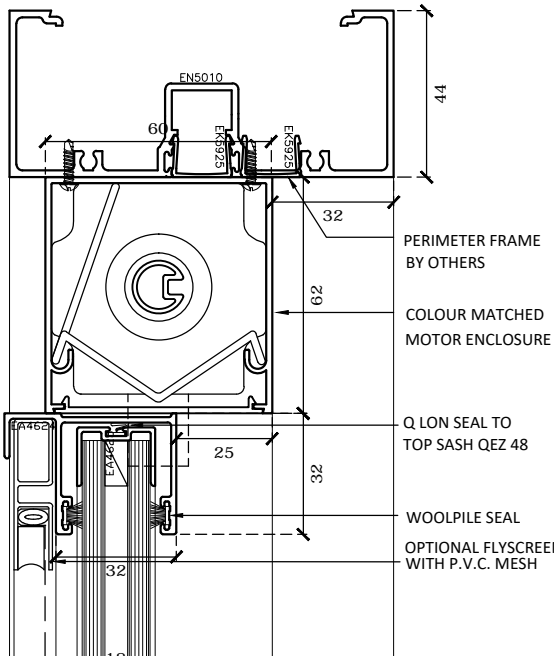

Austview ActionSashless Double Glazed Double Hung Fixed to Capral 400 Series Frame

Head, Sill and Jamb - Suits 18mm Insulated Glass

Scale 1 : 2

NOTE: There Is No Lock On This Window - The Bottom Panel Can Be Lifted - Security Screens May Be Required

A Head Detail

2P-ACTION

OUTSIDE

Interlock Detail

B Sill Detail

C Jamb Detail