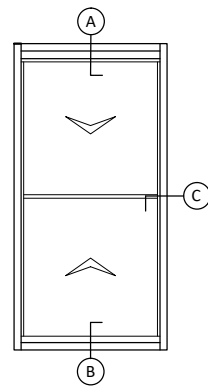

Austview ActionSashless Double Glazed Double Hung Fixed to Capral 400 Series Frame

Head, Sill and Jamb - Suits 18mm Insulated Glass

Scale 1 : 2

NOTE: There Is No Lock On This Window - The Bottom Panel Can Be Lifted - Security Screens May Be Required

A Head Detail

2P-ACTION

OUTSIDE

Interlock Detail

B Sill Detail

C Jamb Detail