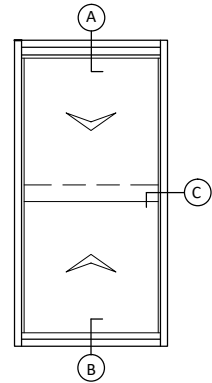

# Austview ActionSashless Double Hung Fixed to Capral 400 Series Frame

Head, Sill and Jamb - Suits 6mm, 8mm and 10mm Glass

Scale 1 : 2

NOTE: There Is No Lock On This Window - The Bottom Panel Can Be Lifted - Security Screens May Be Required

## A Head Detail

2P-ACTION

OUTSIDE

100 mm GLASS OVERLAP

## C Jamb Detail

OPENING SIZE

OUTSIDE