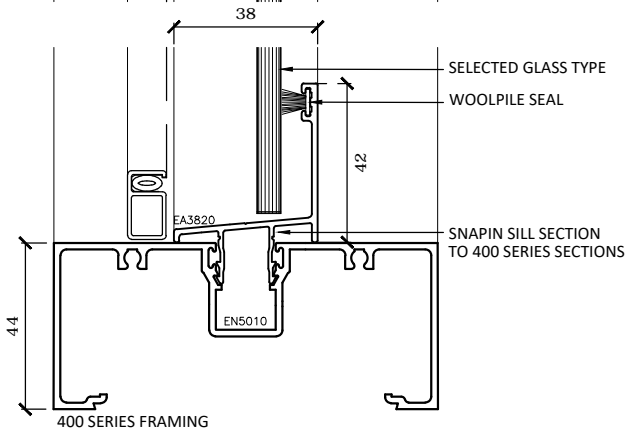

# Austview ActionSashless Double Hung Fixed to Capral 400 Series Frame

Head, Sill and Jamb - Suits 6mm, 8mm and 10mm Glass

Scale 1 : 2

NOTE: There Is No Lock On This Window - The Bottom Panel Can Be Lifted - Security Screens May Be Required

## A Head Detail

2P-ACTION

OUTSIDE

100 mm GLASS OVERLAP

## Glass Overlap Detail

## C Jamb Detail

OPENING SIZE

OUTSIDE