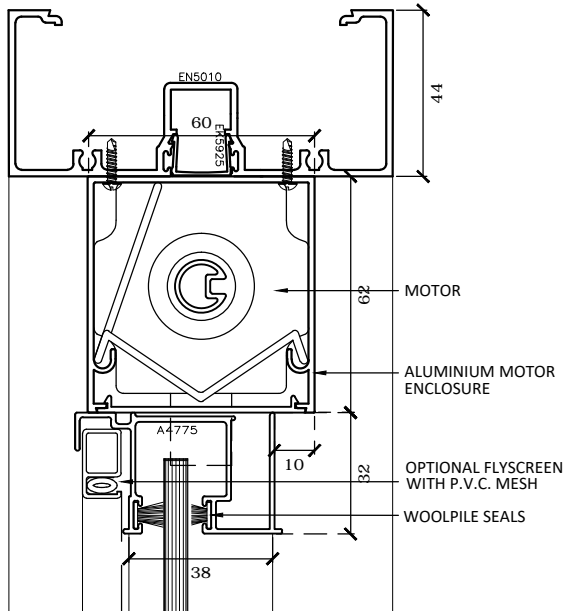

# Austview ActionSashless Double Hung Fixed to Capral 400 Series Frame

Head, Sill and Jamb - Suits 6mm, 8mm and 10mm Glass

Scale 1 : 2

NOTE: There Is No Lock On This Window - The Bottom Panel Can Be Lifted - Security Screens May Be Required

## A Head Detail

2P-ACTION

OUTSIDE

100 mm GLASS OVERLAP

## Glass Overlap Detail

## C Jamb Detail

OPENING SIZE

OUTSIDE