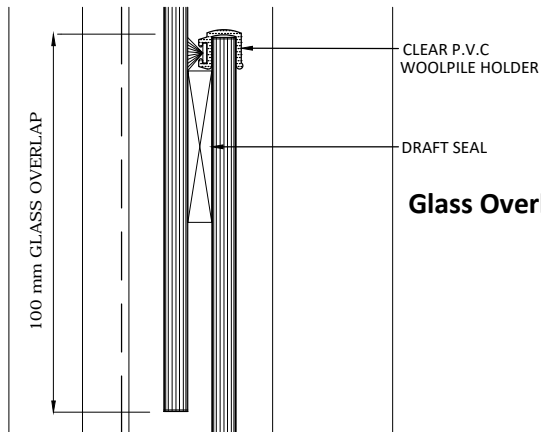

# Austview ActionSashless Double Hung Fixed to Capral 400 Series Frame

Head, Sill and Jamb - Suits 6mm, 8mm and 10mm Glass

Scale 1 : 2

NOTE: There Is No Lock On This Window - The Bottom Panel Can Be Lifted - Security Screens May Be Required

## A Head Detail

2P-ACTION

OUTSIDE

100 mm GLASS OVERLAP

## Glass Overlap Detail

## C Jamb Detail

OPENING SIZE

OUTSIDE