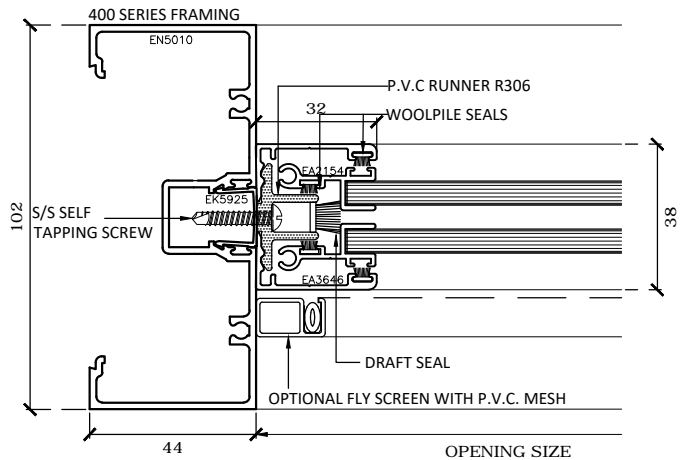

# Austview ActionSashless Double Hung Fixed to Capral 400 Series Frame

Head, Sill and Jamb - Suits 6mm, 8mm and 10mm Glass

Scale 1 : 2

NOTE: There Is No Lock On This Window - The Bottom Panel Can Be Lifted - Security Screens May Be Required

## A Head Detail

2P-ACTION

OUTSIDE

100 mm GLASS OVERLAP

## Glass Overlap Detail

## C Jamb Detail

OPENING SIZE

OUTSIDE